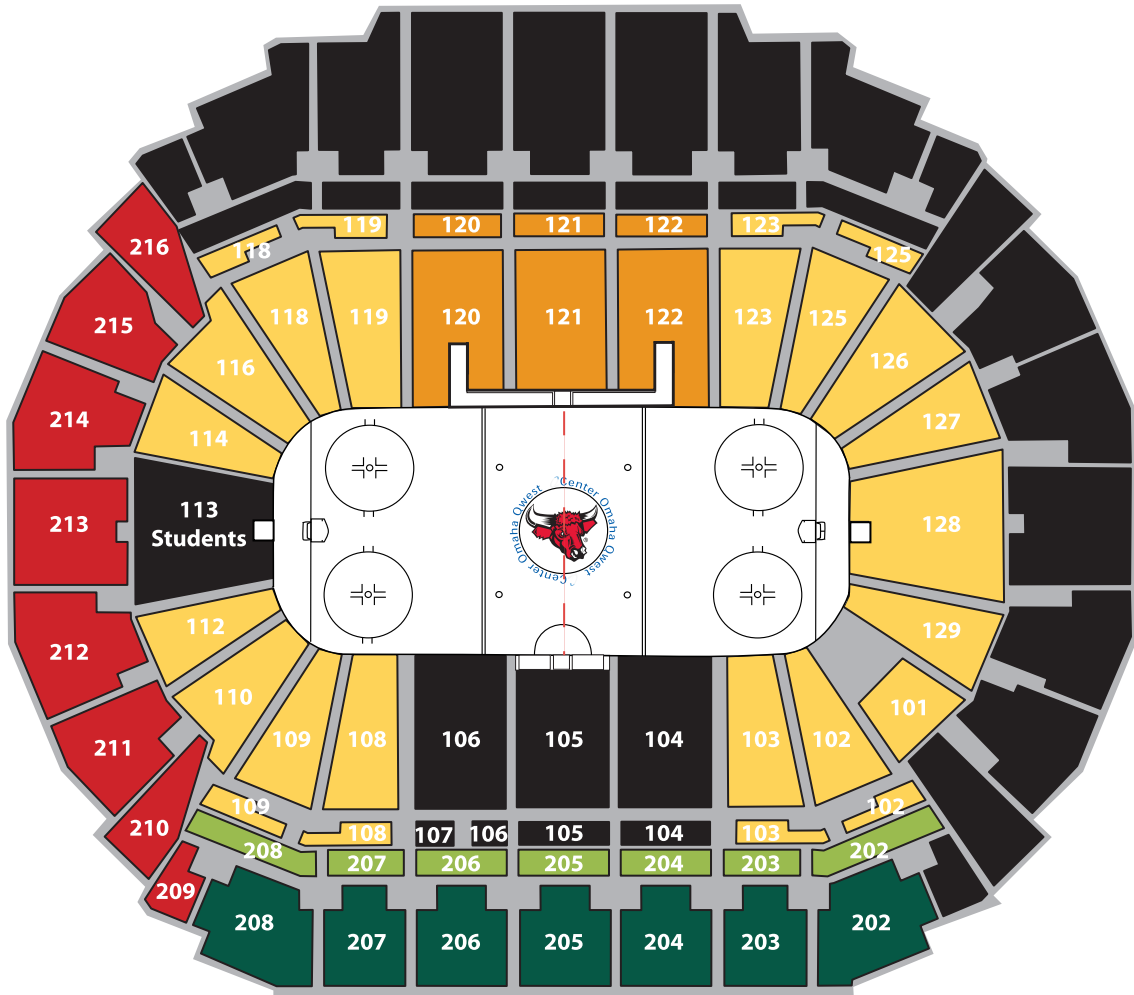

Qwest Center Omaha Seating Chart

Your 2009-2010 Season Ticket Packages

OPTION 1	OPTION 2	OPTION 3	OPTION 4	OPTION 5
<p>Center Ice \$345</p>  <p>UNO Mavs Season Ticket</p>	<p>Lower Bowl \$345</p>  <p>UNO Mavs Season Ticket</p>	<p>Upper Mezz \$276</p>  <p>UNO Mavs Season Ticket</p>	<p>Upper Bowl \$199</p>  <p>UNO Mavs Season Ticket</p>	<p>Red Army \$149</p>  <p>UNO Mavs Season Ticket</p>
Option 1	Option 2	Option 3	Option 4	Option 5
Center Ice \$345	Lower Bowl \$345	Upper Mezz \$276	Upper Bowl \$199	Red Army \$149